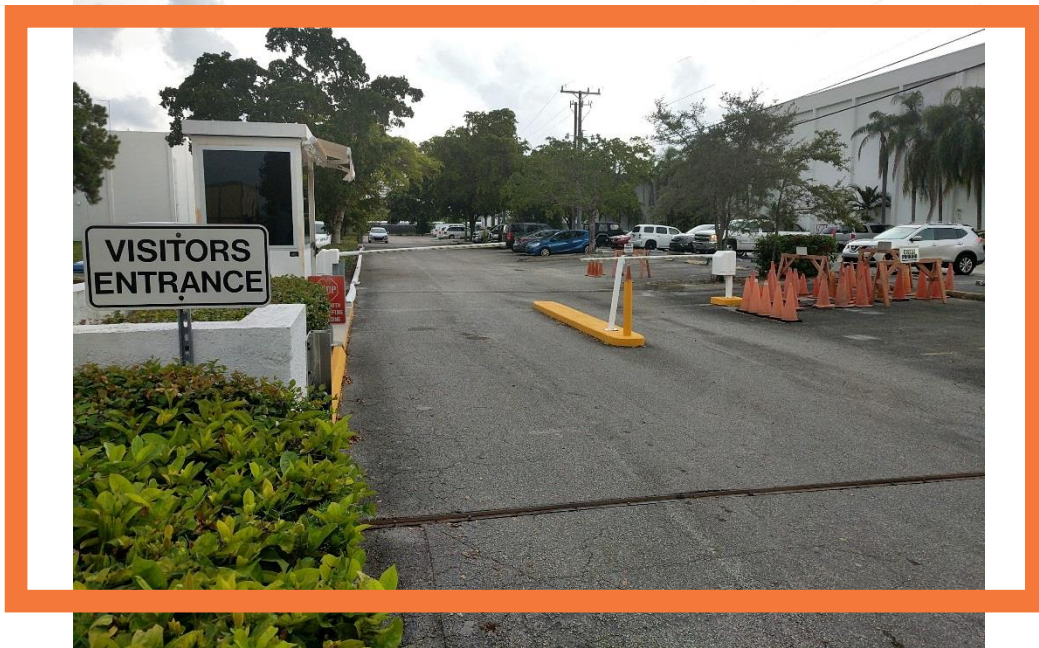

VIDEOLINK
AN AVI  SPL COMPANY

when your image is on the line

VIDEOLINK MIAMI/ FORT LAUDERDALE

Guests at VideoLink Miami will be met by a host at the front desk of the WPBT studio. We offer parking, free wi-fi and bottled water in our quiet green room, with rest rooms steps away.

VideoLink Miami is located at WPBT.

From N 20th St, enter the parking lot and stop at the guard shack. Notify them that you are there for a hit in the Annex 2 studio. Proceed straight and take first left, after the satellite dish, to the studio parking lot.

Once you have arrived at the studio, ring the buzzer on the door of Annex 2. The studio attendant will show you to the green room and studio space.

VideoLink Miami
14901 NE 20th Ave
North Miami, FL 33181

Contact
Phone: 561-274-8309
Email: ops@videolinktv.com

LOCATING THE STUDIO:

- From Points North via 95S
Take exit 16 – NE 203rd St/
Ives Dairy Rd

Turn left onto NE 203rd St/
Ives Dairy Rd. Follow for 1.2
miles. Turn right onto
Biscayne Blvd. Continue 3.4
miles. Turn right on NE 151st
St. Turn left after .2 miles
onto NE 20th Ave. Turn left
into the WPBT parking lot.