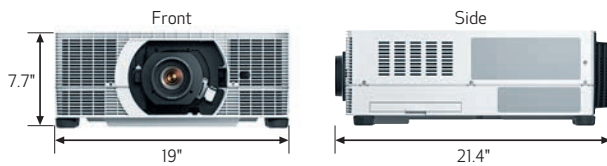

SPECIFICATIONS

PROJECTION SYSTEM	
Imaging Device	0.71" LCOS Reflective Panels x3
Aspect Ratio	16:10
Native Resolution	1920 x 1200 (WUXGA)
Brightness	WUX7000Z: 7000/4900/3500 Lumens^{*1,2,3}, WUX6600Z: 6600/4620/3300 Lumens^{*1,2,3}, WUX5800Z: 5800/4060/2900 Lumens^{*1,2,3}
Contrast	4000:1^{*4}
Digital Keystone	V: ±20°, H: ±20°
Uniformity	90%^{*2}
IMAGE ADJUSTMENTS	
Image Mode	Standard, Presentation, Dynamic, Vivid Photo, Video, Cinema, Photo/sRGB, User 1 - 5 (WUX7000Z)/User 1 - 4 (WUX6600Z)/User 1 - 3 (WUX5800Z), DICOM SIM^{*5}
Color Adjustment	Color Level, Color Balance, Color Temperature, Gain (R,G,B), Offset (R,G,B)
Screen Color Correction	Normal/Greenboard/Adjust (custom)
Mounting	360°
Adjustment Feet	4x, Extension Length: 14.6mm, Maximum angle of inclination: ±1.8°
INPUT SIGNALS	
Scanning Frequency	H: 15.625kHz - 75kHz, V: 24Hz - 60Hz
Analog PC Input	WUXGA, UXGA, WSXGA+, SXGA+, WXGA+, FWXGA, WXGA, SXGA, XGA, SVGA, VGA
Digital PC Input	WUXGA, UXGA, WSXGA+, SXGA+, WXGA+, FWXGA, WXGA, SXGA, XGA, SVGA, VGA
DisplayPort	1080p, 1080i, 720p, 576p, 576i, 480p, 480i^{*6}
Component Video Input	1080p, 1080i, 720p, 576p, 576i, 480p, 480i
Dot Clock	162MHz (maximum)
LIGHT SOURCE	
Type	Blue Laser Diode, Yellow Phosphor
Life	Up to 20,000 Hours^{*7}

DIMENSIONS