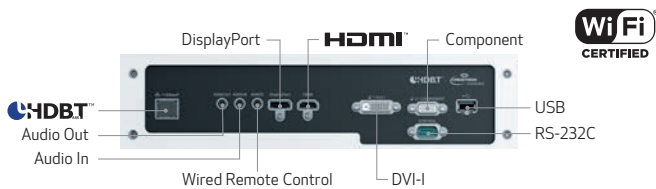

CONNECTABILITY

WHAT'S IN THE BOX

- Projector
- Power Cord
- Projector Remote Controller RS-RC07 (includes two AAA batteries)
- Important Information (book)
- Warranty Card

^{*1} There are three light modes: Normal, Quiet 1 and Quiet 2. The luminance values for modes other than Normal are calculated and are not guaranteed as specifications. ^{*2} When standard RS-SL01ST projection lens used. ^{*3} When image mode is set to Presentation. ^{*4} All white; all black. When the iris function is set to "Close 9." ^{*5} These projectors include a DICOM Simulation Mode. They have not been cleared or approved for medical diagnosis and should not be used for these purposes. ^{*6} Supports image signals equivalent to the HDMI terminal. ^{*7} This is an estimated value, actual hours may vary depending on usage and environment. This is not a guarantee of the life span of individual laser diodes. ^{*8} This value does not guarantee the service life. ^{*9} RS-CL15 and RS-CL17 are used together to mount a projector on a ceiling.

© 2018 Canon U.S.A., Inc. All rights reserved. Not responsible for typographical errors. Specifications subject to change without notice. Products not shown to scale. Certain images and effects are simulated. Canon and REALiS are registered trademarks of Canon Inc. in the United States and may also be trademarks or registered trademarks in other countries. DICOM is the registered trademark of the National Electrical Manufacturers Association for its standards publications relating to digital communications of medical information. HDBaseT™ and the HDBaseT Alliance logo are trademarks of the HDBaseT Alliance. HDMI, the HDMI logo and High-Definition Multimedia Interface are registered trademarks or trademarks of HDMI Licensing, LLC in the United States and/or other countries. Wi-Fi and the Wi-Fi CERTIFIED logo are registered trademarks of the Wi-Fi Alliance. All other products and brand names may be registered trademarks, trademarks or service marks of their respective owners in the United States and/or other countries.

REALiS WUX7000Z	ITEM CODE: 2502C002	UPC CODE: 013803307184
REALiS WUX6600Z	ITEM CODE: 2501C002	UPC CODE: 013803307177
REALiS WUX5800Z	ITEM CODE: 2500C002	UPC CODE: 013803305739